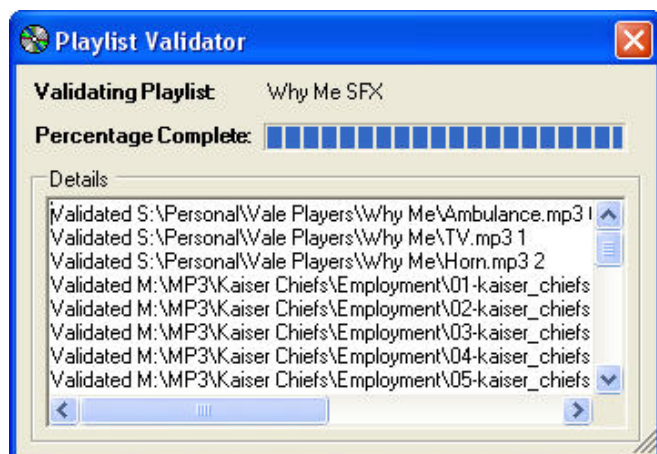

# Computerised Sound Mixing Desk

May 2007 News Letter

Dear All,

Welcome to CSMD's May Newsletter. As many of you will know we have recently just released a **Beta** version which has most of the updates we promised in the last News Letter. Also we have gone "**Mad In May**" and are offering **CSMD Advanced** for the price of CSMD standard, at only **£20**. Read on to find out more.

## CSMD Beta:

On the 27<sup>th</sup> April we released our latest Beta version of CSMD Advanced. This version has brought in a number of new controls to manage playlists. With the new Beta to improve setting up playlists you now have the option to add all the tracks from a folder. Each track is loaded with the default settings, but of course you can then go back and setup the advanced track details, and re-order the tracks to meet with you requirements. Following on from this we have added a playlist import / export feature. This feature is great if you currently use Windows Media Player, or any other generic audio player to run you show as you can take your track listings in an M3U format and import them directly to CSMD Advanced. Again only the default settings are set. The export feature allows you to export a whole CSMD playlist to an M3U playlist. This can be useful if you want to make a backup of the tracks. The exported playlist can be loaded in to Windows Media Player and then the tracks burnt to CD. However if you have trimmed any tracks using CSMD Advanced, or setup fades etc these will not work on the exported track.

The other new feature you will find in the Beta is a playlist validator. This checks playlists tracks are valid before loading them to the desk. It checks that the track exists, that it's of the correct type, and that it loads into the system correctly. If one or more of the tracks don't validate the playlist will not be loaded, but the problems will be highlighted so that you can deal with the possible problems.